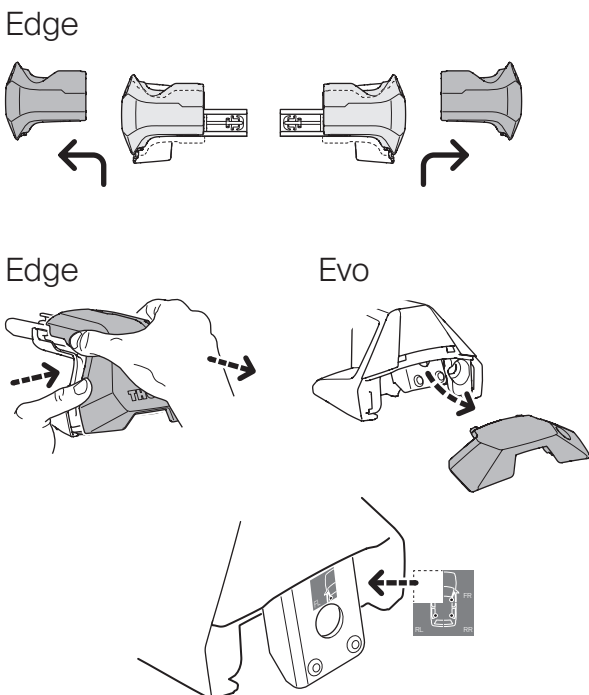

1

Kit 145462

CITROËN C5 Aircross (Mk.II), 5-dr SUV, 25-

1
KIT

i

1 KIT + FOOT PACK

Thule WingBar Evo	Thule WingBar Edge	Thule SquareBar Evo	Evo X (scale)	Edge X (scale)
CITROËN C5 Aircross (Mk.II), 5-dr SUV, 25-			41.5	N
Thule ProBar Evo	Thule SlideBar Evo		X (mm/inch)	
			1066 mm / 42"	

Thule WingBar Evo	Thule WingBar Edge	Thule SquareBar Evo	Evo Y (scale)	Edge Y (scale)
CITROËN C5 Aircross (Mk.II), 5-dr SUV, 25-			37.5	D
Thule ProBar Evo	Thule SlideBar Evo		Y (mm/inch)	
			1026 mm / 40 3/8"	

	W (mm/inch)	Z (mm/inch)
CITROËN C5 Aircross (Mk.II), 5-dr SUV, 25-	720 mm / 28 3/8"	240 mm / 9 1/8"