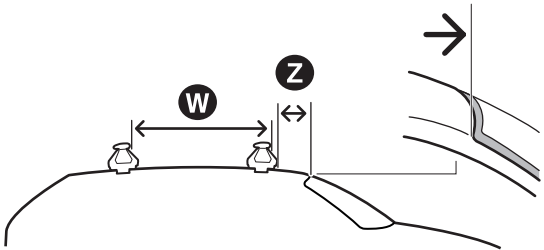

1

Kit 145462

CITROËN C5 Aircross (Mk.II), 5-dr SUV, 25-

1
KIT

i

1 KIT + FOOT PACK

Thule WingBar Evo	Thule WingBar Edge	Thule SquareBar Evo	Evo X (scale)	Edge X (scale)
CITROËN C5 Aircross (Mk.II), 5-dr SUV, 25-			41.5	N
Thule ProBar Evo	Thule SlideBar Evo		X (mm/inch)	
			1066 mm / 42"	

Thule WingBar Evo	Thule WingBar Edge	Thule SquareBar Evo	Evo Y (scale)	Edge Y (scale)
CITROËN C5 Aircross (Mk.II), 5-dr SUV, 25-			37.5	D
Thule ProBar Evo	Thule SlideBar Evo		Y (mm/inch)	
			1026 mm / 40 3/8"	

	W (mm/inch)	Z (mm/inch)
CITROËN C5 Aircross (Mk.II), 5-dr SUV, 25-	720 mm / 28 3/8"	240 mm / 9 1/8"