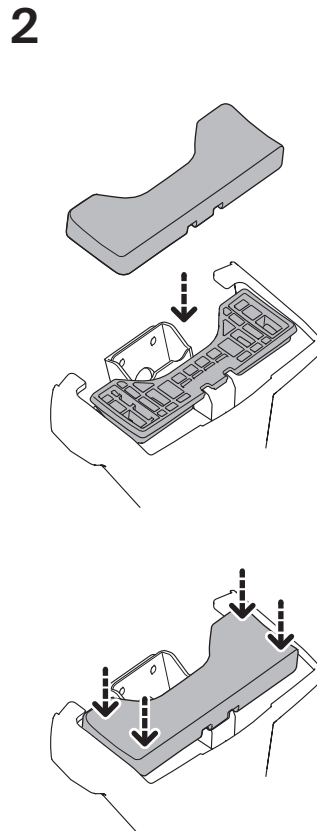

1

Kit 145462

CITROËN C5 Aircross (Mk.II), 5-dr SUV, 25-

1
KIT

i

1 KIT + FOOT PACK

Thule WingBar Evo	Thule WingBar Edge	Thule SquareBar Evo	Evo X (scale)	Edge X (scale)
CITROËN C5 Aircross (Mk.II), 5-dr SUV, 25-			41.5	N
Thule ProBar Evo	Thule SlideBar Evo		X (mm/inch)	
			1066 mm / 42"	

Thule WingBar Evo	Thule WingBar Edge	Thule SquareBar Evo	Evo Y (scale)	Edge Y (scale)
CITROËN C5 Aircross (Mk.II), 5-dr SUV, 25-			37.5	D
Thule ProBar Evo	Thule SlideBar Evo		Y (mm/inch)	
			1026 mm / 40 3/8"	

	W (mm/inch)	Z (mm/inch)
CITROËN C5 Aircross (Mk.II), 5-dr SUV, 25-	720 mm / 28 3/8"	240 mm / 9 1/8"