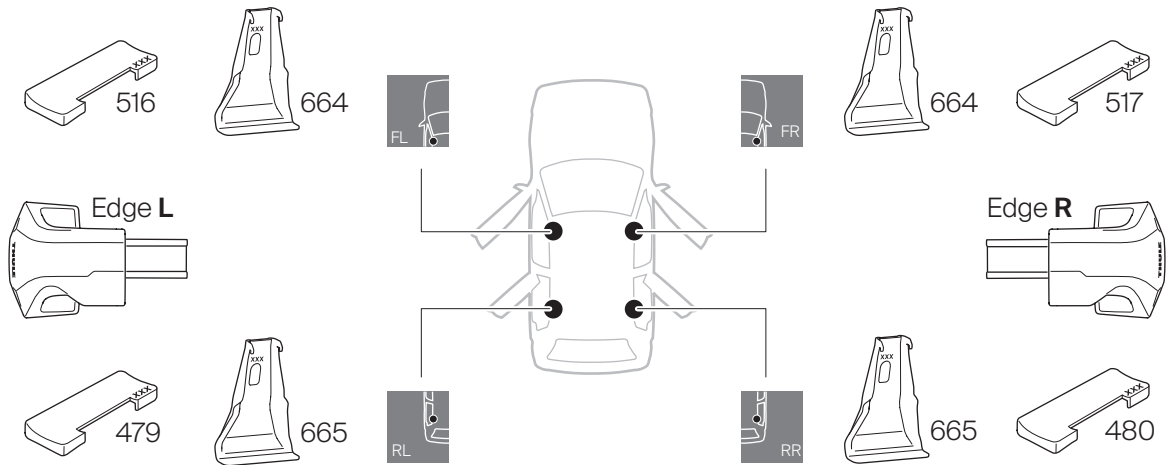

1

Kit 145462

CITROËN C5 Aircross (Mk.II), 5-dr SUV, 25-

1
KIT

i

1 KIT + FOOT PACK

Thule WingBar Evo	Thule WingBar Edge	Thule SquareBar Evo	Evo X (scale)	Edge X (scale)
CITROËN C5 Aircross (Mk.II), 5-dr SUV, 25-			41.5	N
Thule ProBar Evo	Thule SlideBar Evo		X (mm/inch)	
			1066 mm / 42"	

Thule WingBar Evo	Thule WingBar Edge	Thule SquareBar Evo	Evo Y (scale)	Edge Y (scale)
CITROËN C5 Aircross (Mk.II), 5-dr SUV, 25-			37.5	D
Thule ProBar Evo	Thule SlideBar Evo		Y (mm/inch)	
			1026 mm / 40 3/8"	

	W (mm/inch)	Z (mm/inch)
CITROËN C5 Aircross (Mk.II), 5-dr SUV, 25-	720 mm / 28 3/8"	240 mm / 9 1/8"