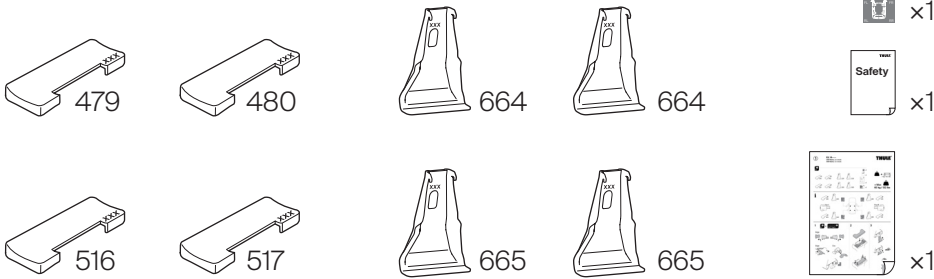

1

Kit 145462

CITROËN C5 Aircross (Mk.II), 5-dr SUV, 25-

1
KIT

i

1 KIT + FOOT PACK

Thule WingBar Evo	Thule WingBar Edge	Thule SquareBar Evo	Evo X (scale)	Edge X (scale)
CITROËN C5 Aircross (Mk.II), 5-dr SUV, 25-			41.5	N
Thule ProBar Evo	Thule SlideBar Evo		X (mm/inch)	
			1066 mm / 42"	

Thule WingBar Evo	Thule WingBar Edge	Thule SquareBar Evo	Evo Y (scale)	Edge Y (scale)
CITROËN C5 Aircross (Mk.II), 5-dr SUV, 25-			37.5	D
Thule ProBar Evo	Thule SlideBar Evo		Y (mm/inch)	
			1026 mm / 40 3/8"	

	W (mm/inch)	Z (mm/inch)
CITROËN C5 Aircross (Mk.II), 5-dr SUV, 25-	720 mm / 28 3/8"	240 mm / 9 1/8"